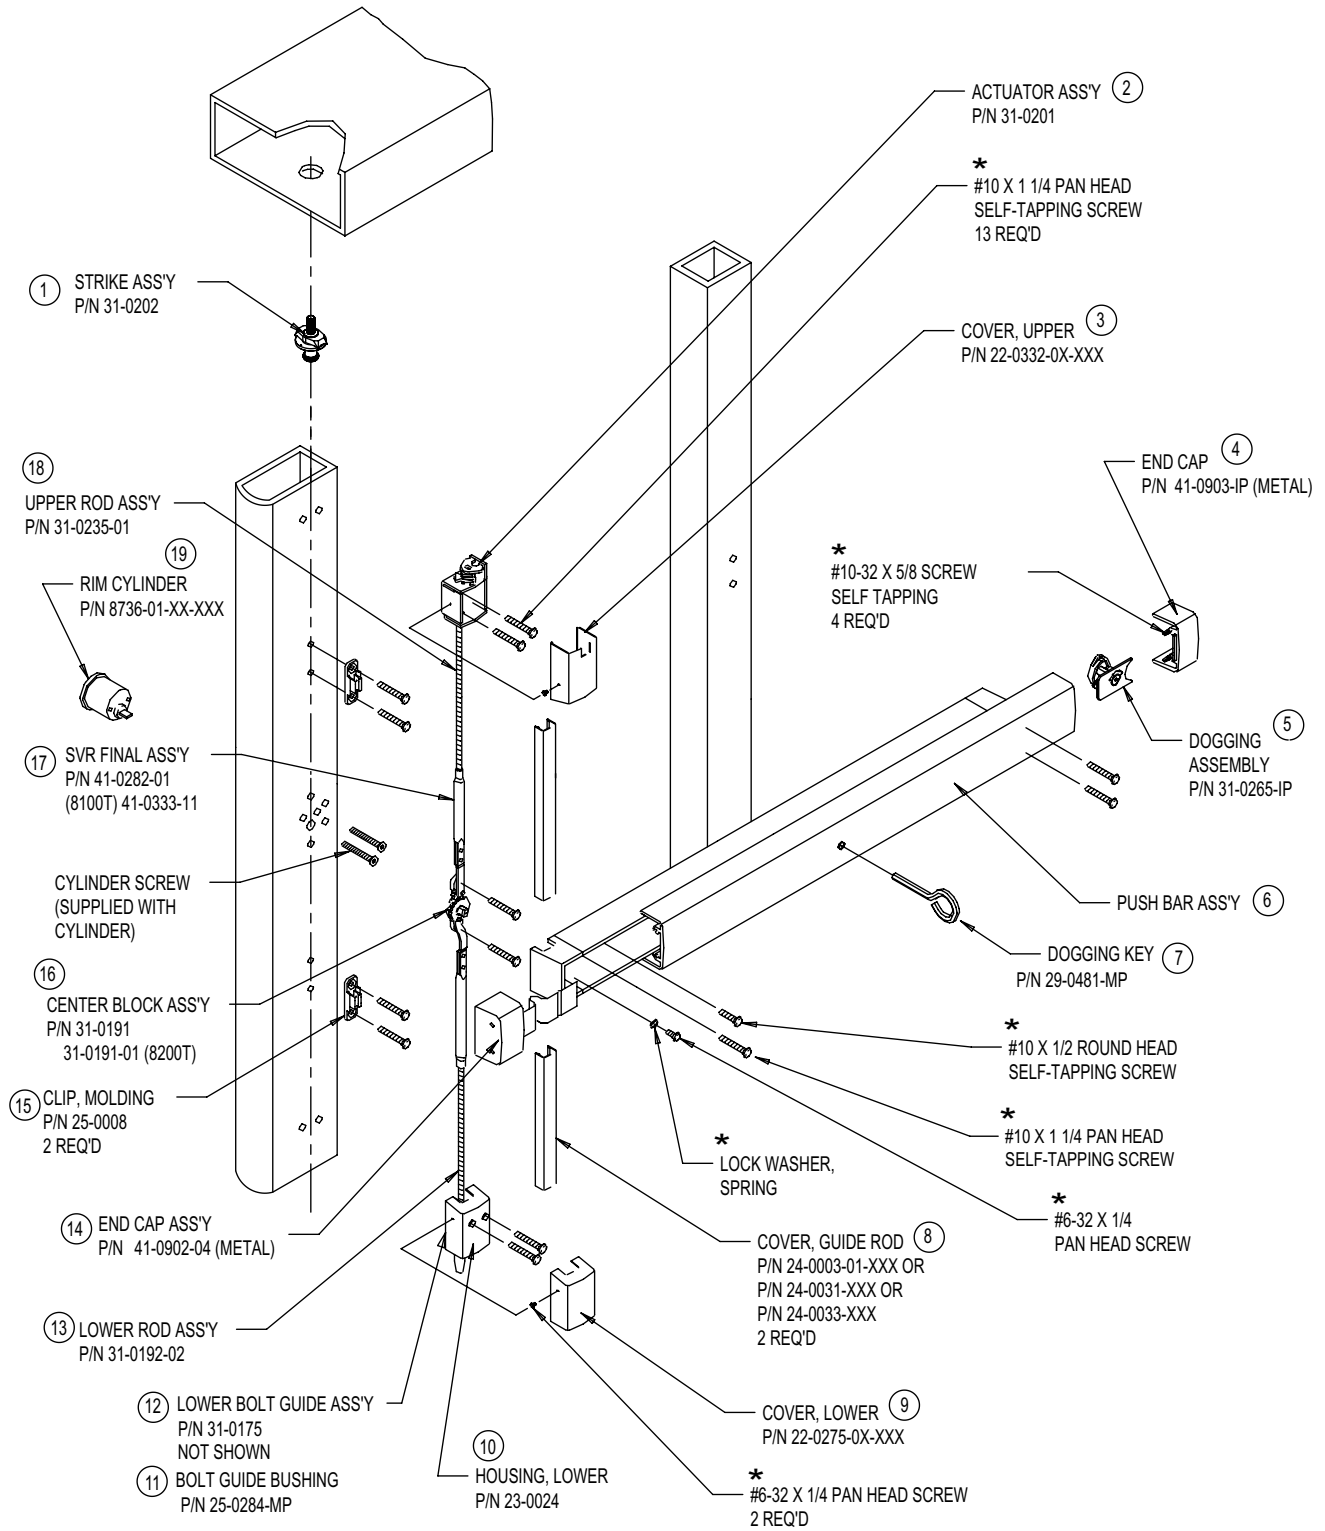

8200 Series

SURFACE VERTICAL ROD

* INCLUDED IN 91-0831-01-XXX SCREW PACK