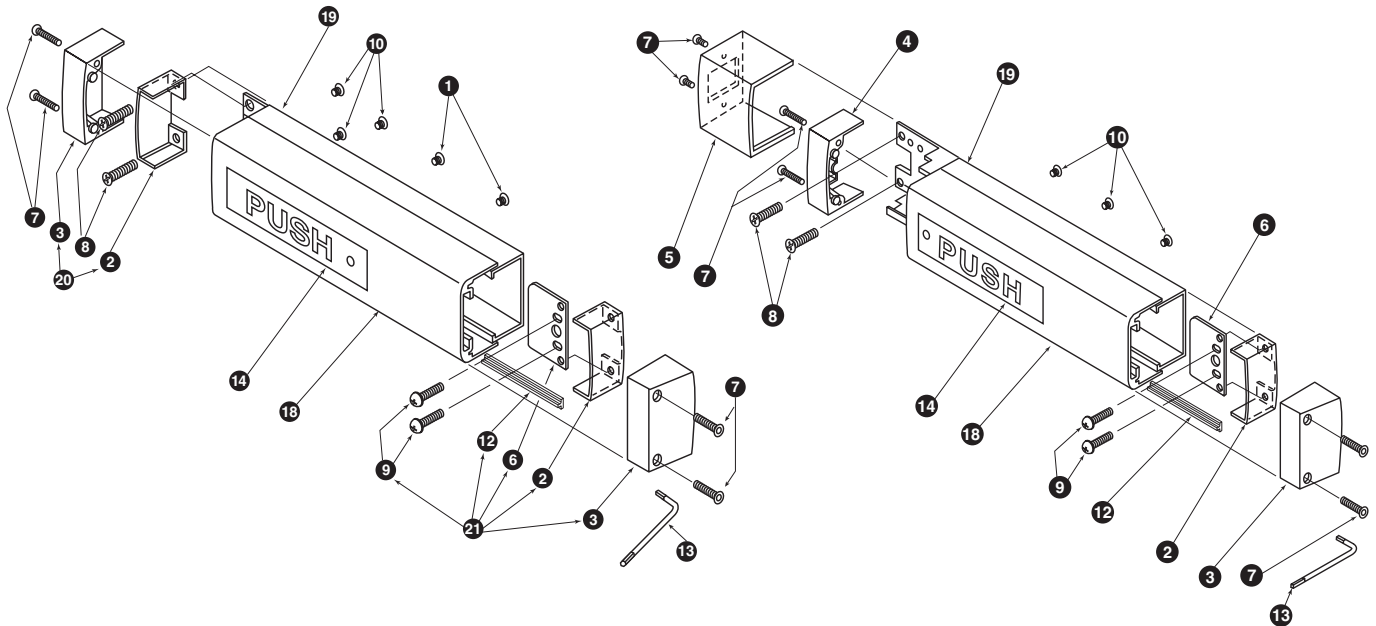

Pushbar

1490

1590

EXITS

Pushpads

Commercial /
Medium Duty

1490 / 1590
Series

Part No.	Description	Finish	Pkg. Qty
1	SCREW.1028 10-32 1/4" UFPHMS Screw	-	10
2	4270106786 1490/1590 Pushbar Mounting Bracket	-	each
3	4270106787 1490/1590 Pushbar End Cap	P35	each
4	4270106875 1590 Pushbar End Cap	P35	each
5	4270106863 1590 Center Case Cover P35	P35	each
6	4270106770 1490/1590 P/Bar Hingeside Mounting Plate	-	each
7	SCREW.1050 8-32 1" FH Torx Screw (before September, 2004)	-	10
	SCREW.1143 8-18 1.1/4" FPH TF Typ 25	-	10
8	SCREW.1282 12-24 1 1/2" UFPHMS Screw (1490)	-	10
	SCREW.1066 12-24 1" UFPHMS Screw (1590)	-	10
9	SCREW.1053 12-24 1" PPH W/SEMS EXT TF Screw	-	10
10	SCREW.1012 8-32 1/4" UFPHMS Screw	US32D	10
	SCREW.1055 8-32 1/4" UFPHMS Screw	BLACK	10
12	BUMPER.103 Pushbar Bumper 4' (2 ea. Required)	-	each
13	KEY.102 Short Arm Key	-	10
14	4270107321 1490 RHR/1590 LHR Push Label	BLACK	each
	4270107323 1490 LHR/1590 RHR Push Label	BLACK	each
	4270107320 1490 RHR/1590 LHR Push Label	GOLD	each
	4270107322 1490 LHR/1590 RHR Push Label	GOLD	each