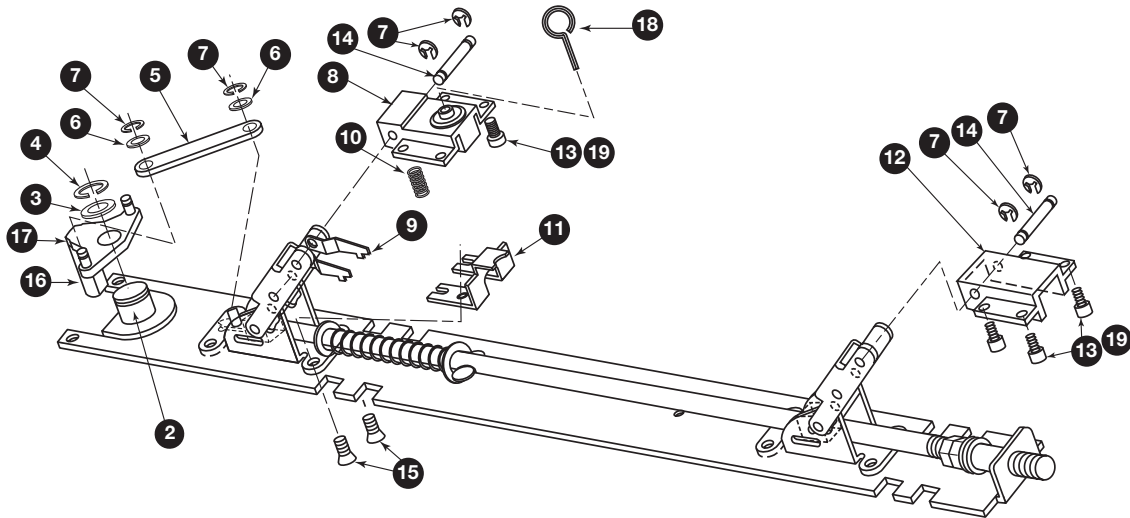

Activating Baseplate Assembly

1490