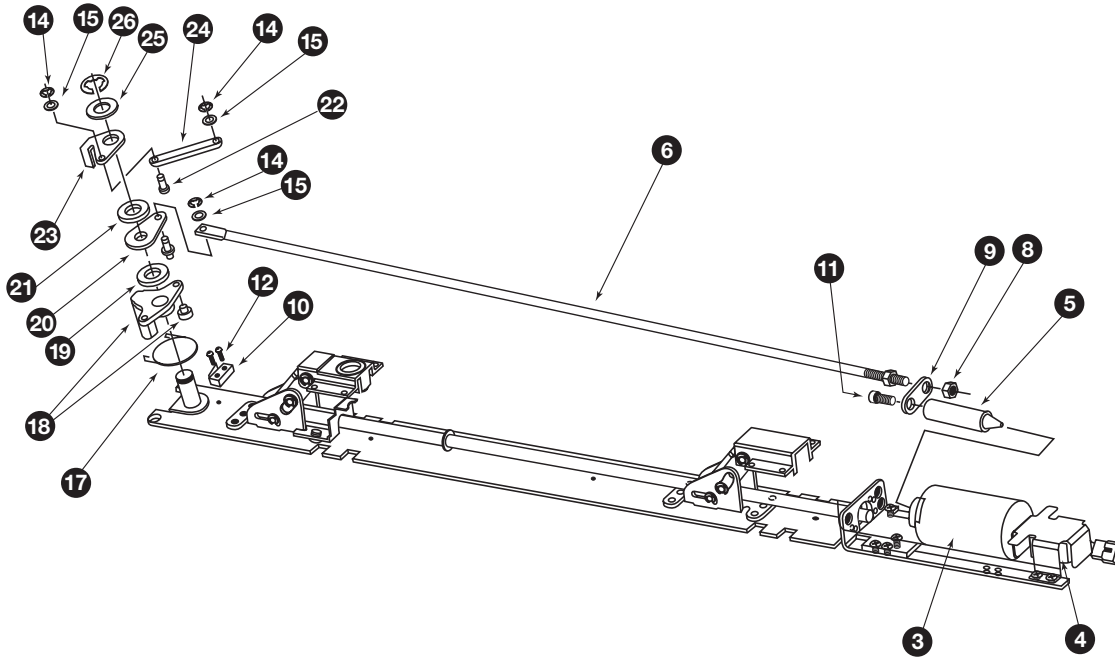

Activating Baseplate Assembly

EL1490

EL1590