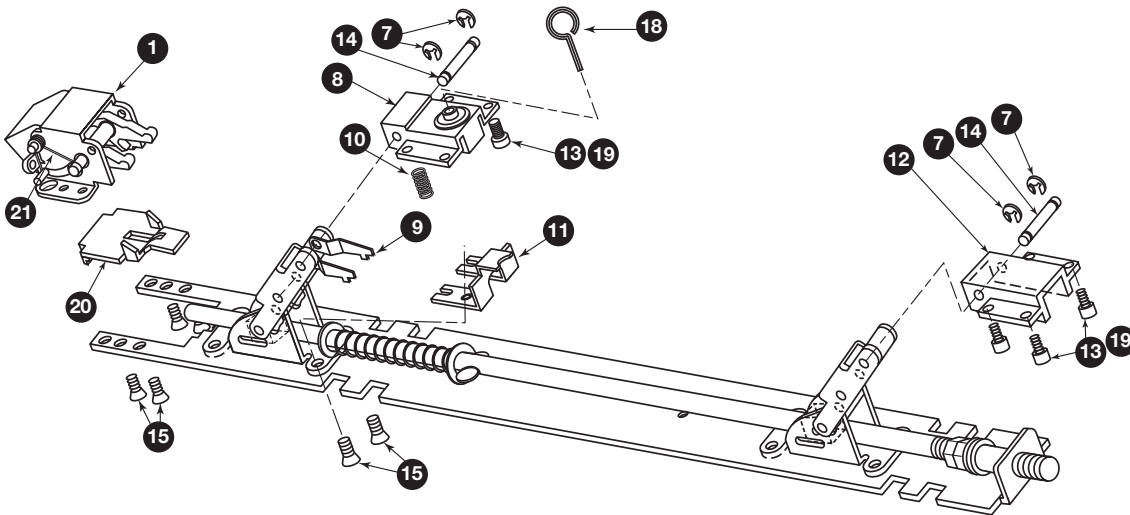

Activating Baseplate Assembly

1490

1590

EXITS

Pushpads

Commercial / Medium Duty

1490 / 1590 Series