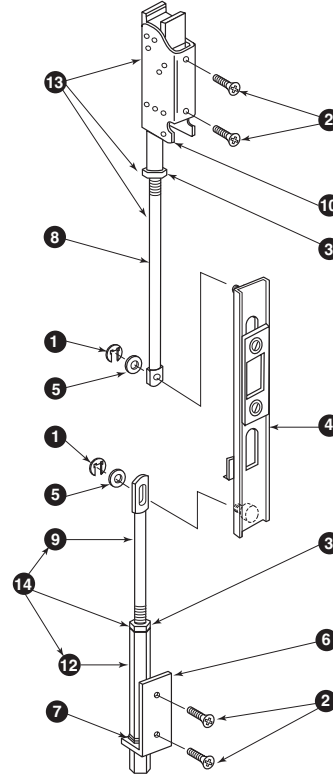

Rod Assembly

Standard Rod Assembly

EL Rod Assembly

EXITS

Pushpads

Commercial /
Medium Duty

1490 Series

Part No.	Description	Finish	Pkg. Qty
1	RRING.103 Retaining Ring .250	-	25
2	SCREW.1028 10-32 1/4" UFPH Screw	US32D	10
	SCREW.1029 10-32 1/4" UFPH Screw	BLACK	10
3	NUT.101 3/8-24 Jam Nut	-	10
4	4270106796 Lift Bracket Assembly	-	each
	4270107495 EL Lift Bracket Assembly	-	each
5	WASHER.116 Rod Washer	-	10
6	4270108426 EL Hex Rod Guide Assembly	US32D	each
	GUIDE.101 EL Hex Rod Guide Assembly	P35	each
7	BUSH.107 EL Hex Bushing	-	10
	GUIDE.102 HH Hex Rod Guide Assembly	P35	each
8	4270106776 Top Rod 35.000"	-	each
9	4270106775 Standard Bottom Rod 31.625"	-	each
	4270109003 EL Bottom Rod 34.625"	-	each
10	4270105926 EL Top Latch	-	each
	4270101806 SU Top Latch	-	each
11	4270100521 RL Bottom Latch	-	each
12	4270101830 Hex Bottom Bolt	-	each
13	RODASY.110 1490 Top Rod Assembly 7' Dr	-	each
	4270109078 EL1490 Top Rod Assembly 7' Dr	-	each
14	RODASY.112 Bottom Rod Assembly	-	each
	4270109077 EL1490 Bottom Rod Assembly	-	each
15	4270106782 1490 Top/Btm Rod Assembly 7' Dr	-	each
	4270107497 EL1490 Top/Btm Rod Assembly 7' Dr	-	each
	4270107791 Extension Rod Kit over 7' up to 10' Drs	-	each