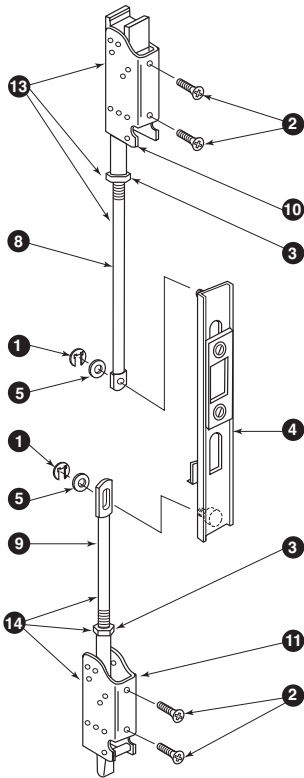

Rod Assembly

Standard Rod Assembly

EL Rod Assembly

EXITS

Pushpads

Commercial /
Medium Duty

1490 Series

Part No.	Description	Finish	Pkg. Qty
1	RRING.103 Retaining Ring .250	-	25
2	SCREW.1028 10-32 1/4" UFPH Screw	US32D	10
	SCREW.1029 10-32 1/4" UFPH Screw	BLACK	10
3	NUT.101 3/8-24 Jam Nut	-	10
4	4270106796 Lift Bracket Assembly	-	each
	4270107495 EL Lift Bracket Assembly	-	each
5	WASHER.116 Rod Washer	-	10
6	4270108426 EL Hex Rod Guide Assembly	US32D	each
	GUIDE.101 EL Hex Rod Guide Assembly	P35	each
7	BUSH.107 EL Hex Bushing	-	10
	GUIDE.102 HH Hex Rod Guide Assembly	P35	each
8	4270106776 Top Rod 35.000"	-	each
9	4270106775 Standard Bottom Rod 31.625"	-	each
	4270109003 EL Bottom Rod 34.625"	-	each
10	4270105926 EL Top Latch	-	each
	4270101806 SU Top Latch	-	each
11	4270100521 RL Bottom Latch	-	each
12	4270101830 Hex Bottom Bolt	-	each
13	RODASY.110 1490 Top Rod Assembly 7' Dr	-	each
	4270109078 EL1490 Top Rod Assembly 7' Dr	-	each
14	RODASY.112 Bottom Rod Assembly	-	each
	4270109077 EL1490 Bottom Rod Assembly	-	each
15	4270106782 1490 Top/Btm Rod Assembly 7' Dr	-	each
	4270107497 EL1490 Top/Btm Rod Assembly 7' Dr	-	each
	4270107791 Extension Rod Kit over 7' up to 10' Drs	-	each