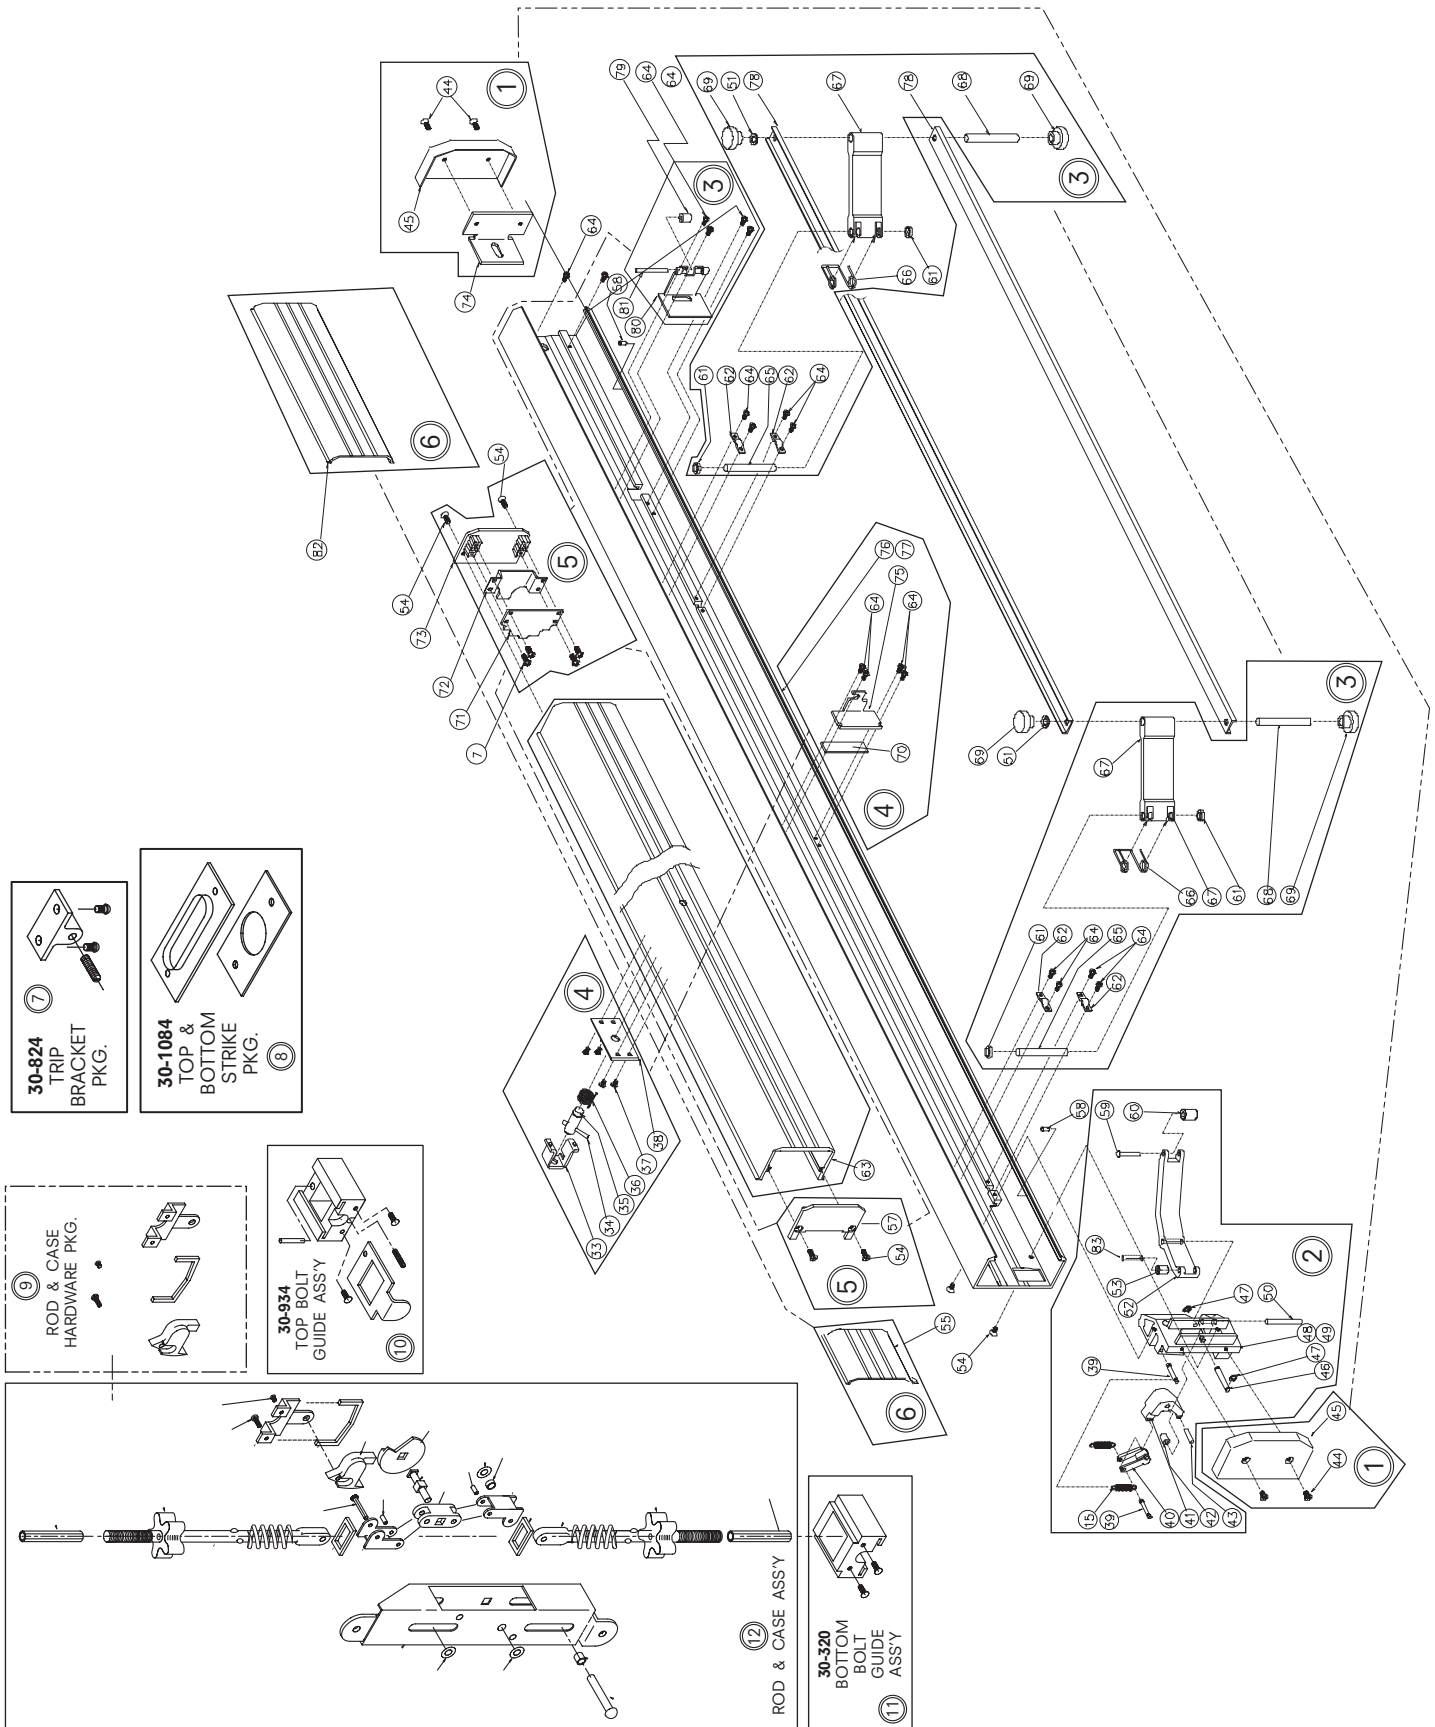

# 1285 CONCEALED VERTICAL ROD

ASSEMBLY NO.	PART NO.	DESCRIPTION	SIZE	FINISH
1	30-2661	BASE END CAP PACKAGE		
2	30-2669	ACTUATING LIFT ASSEMBLY (LHRB)		
2	30-2675	ACTUATING LIFT ASSEMBLY (RHRB)		
3	30-2664	CONTROL ARM HARDWARE PACKAGE		
4	30-2670	DOGGING ASSEMBLY		
5	30-2697	END CAP PACKAGE		
6	30-2674	COVER PLATE PACKAGE		US28 / 628 313
7	30-824	TRIP PACKAGE		US28 / 628 DBZ / 313 BLK 335
8	30-1084	STRIKE PACKAGE - TOP & BOTTOM		US28 / 628 DBZ / 313 BLK 335
9	30-916	ROD & CASE HARDWARE PACKAGE		
10	30-934	TOP BOLT GUIDE ASSEMBLY		
11	30-320	BOTTOM BOLT GUIDE ASSEMBLY		
12	30-2452	ROD & CASE ASSEMBLY - 7/0		